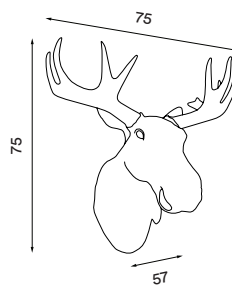

Moo

Moo – Item no. 272

Design: Trond Svendgård & Ove Rogne

Year: 2008

Type: Wall lamp

Dimensions and light direction

Shade material: Polyresin and glass fibre

Shade colour: White **Base material:** Steel

Wire: White, 190 cm **Bulbs main body:** 2 x E27

LED or CFL, Max. 20 W **Bulbs horns:** 2 x E14

LED or CFL, Max. 5 W **Voltage:** 220V - 240V -

50Hz **Net weight:** 11.4 kg **Spare parts available:**

Light bulbs (2800K, warm white and 4000K, daylight), horns (set)