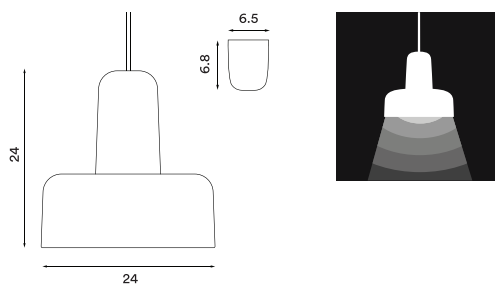

Meld

Meld grey / off-white – *Item no. 125*

Meld dusty blue / off-white – *Item no. 126*

Design: Noidoi Design Studio

Year: 2017

Type: Pendant lamp

Shade colour: Grey/off-white or dusty blue/
off-white **Shade material:** Stoneware

Light diffuser material: Glass **Wire:**
Grey silk, 350 cm **Bulb:** E27, Max. 60 W

Voltage: 220V - 240V ~ 50Hz

Net weight: 2.5 kg

Dimensions and light direction

Recommended bulb